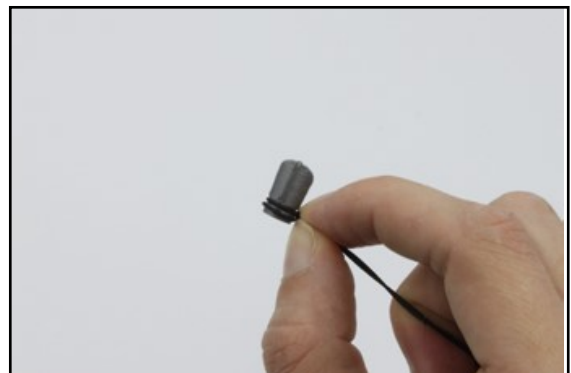

## PROTUBEVR STRAPS FOR OCVLUS

1. Open the controller

2. Take off the original strap

3. Make a knot around the small  
piece

4. Place the ProtubeVR strap tie like the original strap

5. Your controllers are now ready